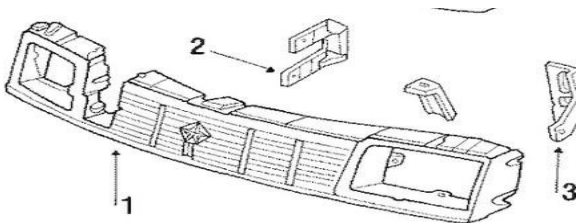

Chrysler LeBaron/Shadow/PlymouthAccl/ 87-88 CH1200112